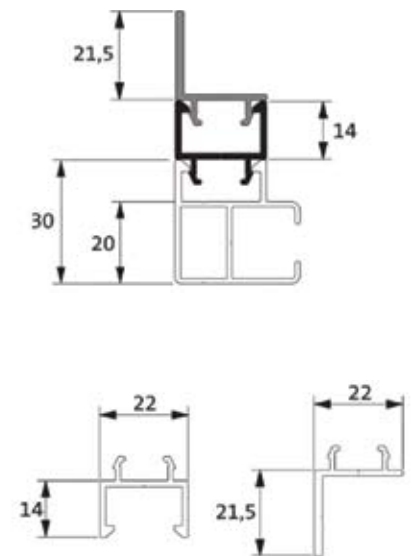

Fill-up profiles

Fill-up profile for 829 + 855